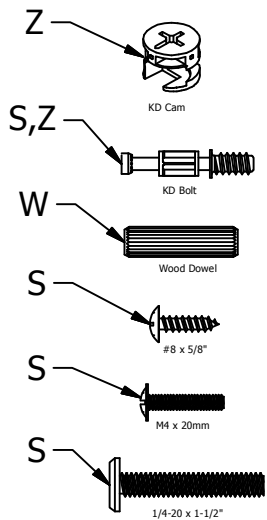

BUSH BUSINESS FURNITURE

METHOD

NEED HELP?
Call 1-800-950-4782

- ALUMINUM: A
- FABRIC: F
- GLASS: G
- STEEL: S
- WOOD: W
- ZINC: Z
- ELECTRONIC: M
- PLASTIC 1: B
- PLASTIC 2: C
- PLASTIC 3: D
- PLASTIC 4: E
- PLASTIC 5: H
- PLASTIC 6: J
- PLASTIC 7: K
- PLASTIC 8: L

RECYCLING
CONTENT

RECOMMENDED TOOLS

Estimated Disassembly Time: 30 min