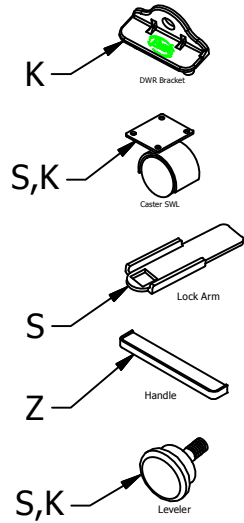

BUSH BUSINESS FURNITURE

METHOD

NEED HELP?
Call 1-800-950-4782

- ALUMINUM: A
- FABRIC: F
- GLASS: G
- STEEL: S
- WOOD: W
- ZINC: Z
- ELECTRONIC: M
- PLASTIC 1: B
- PLASTIC 2: C
- PLASTIC 3: D
- PLASTIC 4: E
- PLASTIC 5: H
- PLASTIC 6: J
- PLASTIC 7: K
- PLASTIC 8: L

RECYCLING
CONTENT

RECOMMENDED TOOLS

Estimated Disassembly Time: 30 min