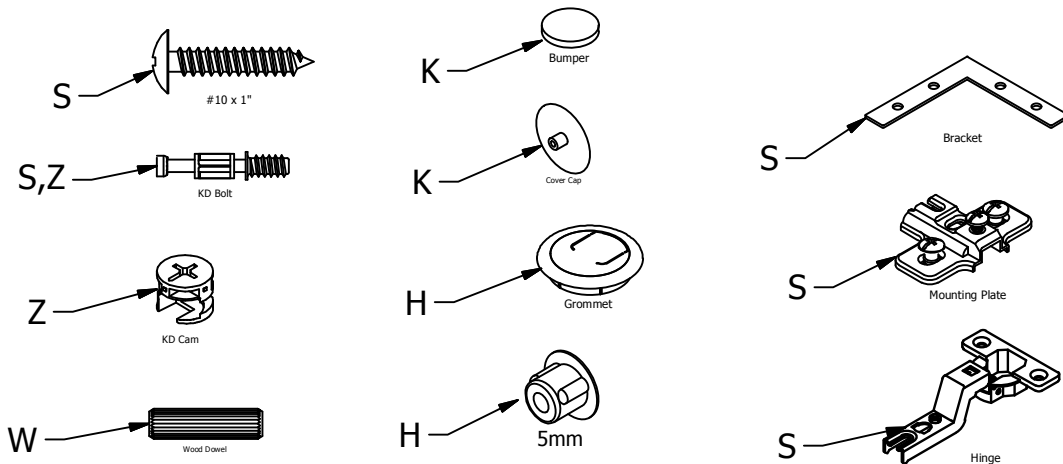

BUSH BUSINESS FURNITURE

WESTFIELD ELITE

NEED HELP?
Call 1-800-950-4782

- ALUMINUM: A
- FABRIC: F
- GLASS: G
- STEEL: S
- WOOD: W
- ZINC: Z
- ELECTRONIC: M
- PLASTIC 1: B
- PLASTIC 2: C
- PLASTIC 3: D
- PLASTIC 4: E
- PLASTIC 5: H
- PLASTIC 6: J
- PLASTIC 7: K
- PLASTIC 8: L

RECYCLING
CONTENT

RECOMMENDED TOOLS

Estimated Disassembly Time: 30 min