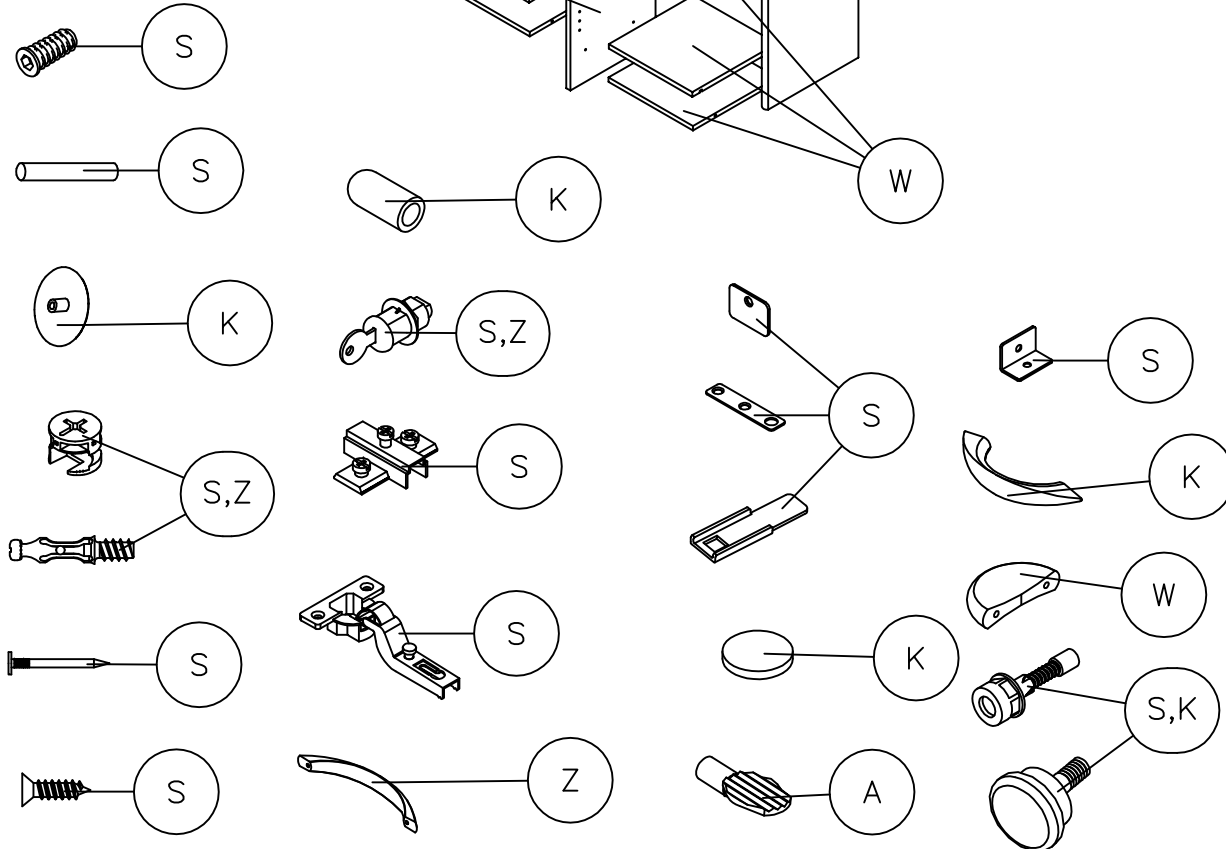

# SERIES C

1-800-950-4782

- ALUMINUM: A
- FABRIC: F
- GLASS: G
- STEEL: S
- WOOD: W
- ZINC: Z
- PLASTIC 1: B
- PLASTIC 2: C
- PLASTIC 3: D
- PLASTIC 4: E
- PLASTIC 5: H
- PLASTIC 6: J
- PLASTIC 7: K
- PLASTIC 9: L

## RECOMMENDED TOOLS

Estimated Disassembly Time: 40