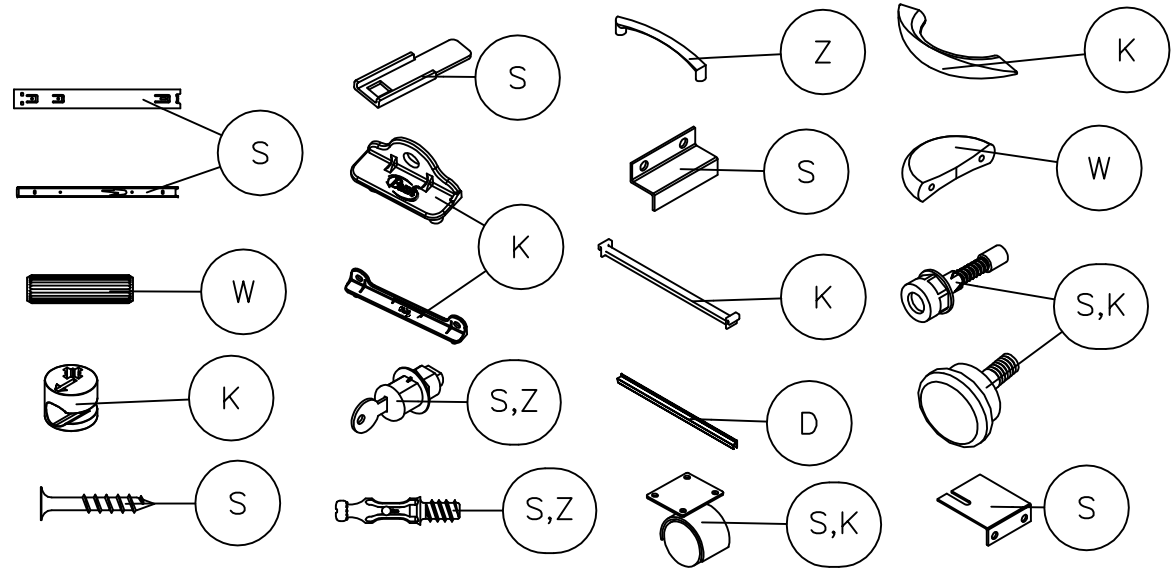

SERIES A

1-800-950-4782

- ALUMINUM: A
- FABRIC: F
- GLASS: G
- STEEL: S
- WOOD: W
- ZINC: Z
- PLASTIC 1: B
- PLASTIC 2: C
- PLASTIC 3: D
- PLASTIC 4: E
- PLASTIC 5: H
- PLASTIC 6: J
- PLASTIC 7: K
- PLASTIC 9: L

RECYCLING CONTENT

RECOMMENDED TOOLS

Estimated Disassembly Time: 10 min