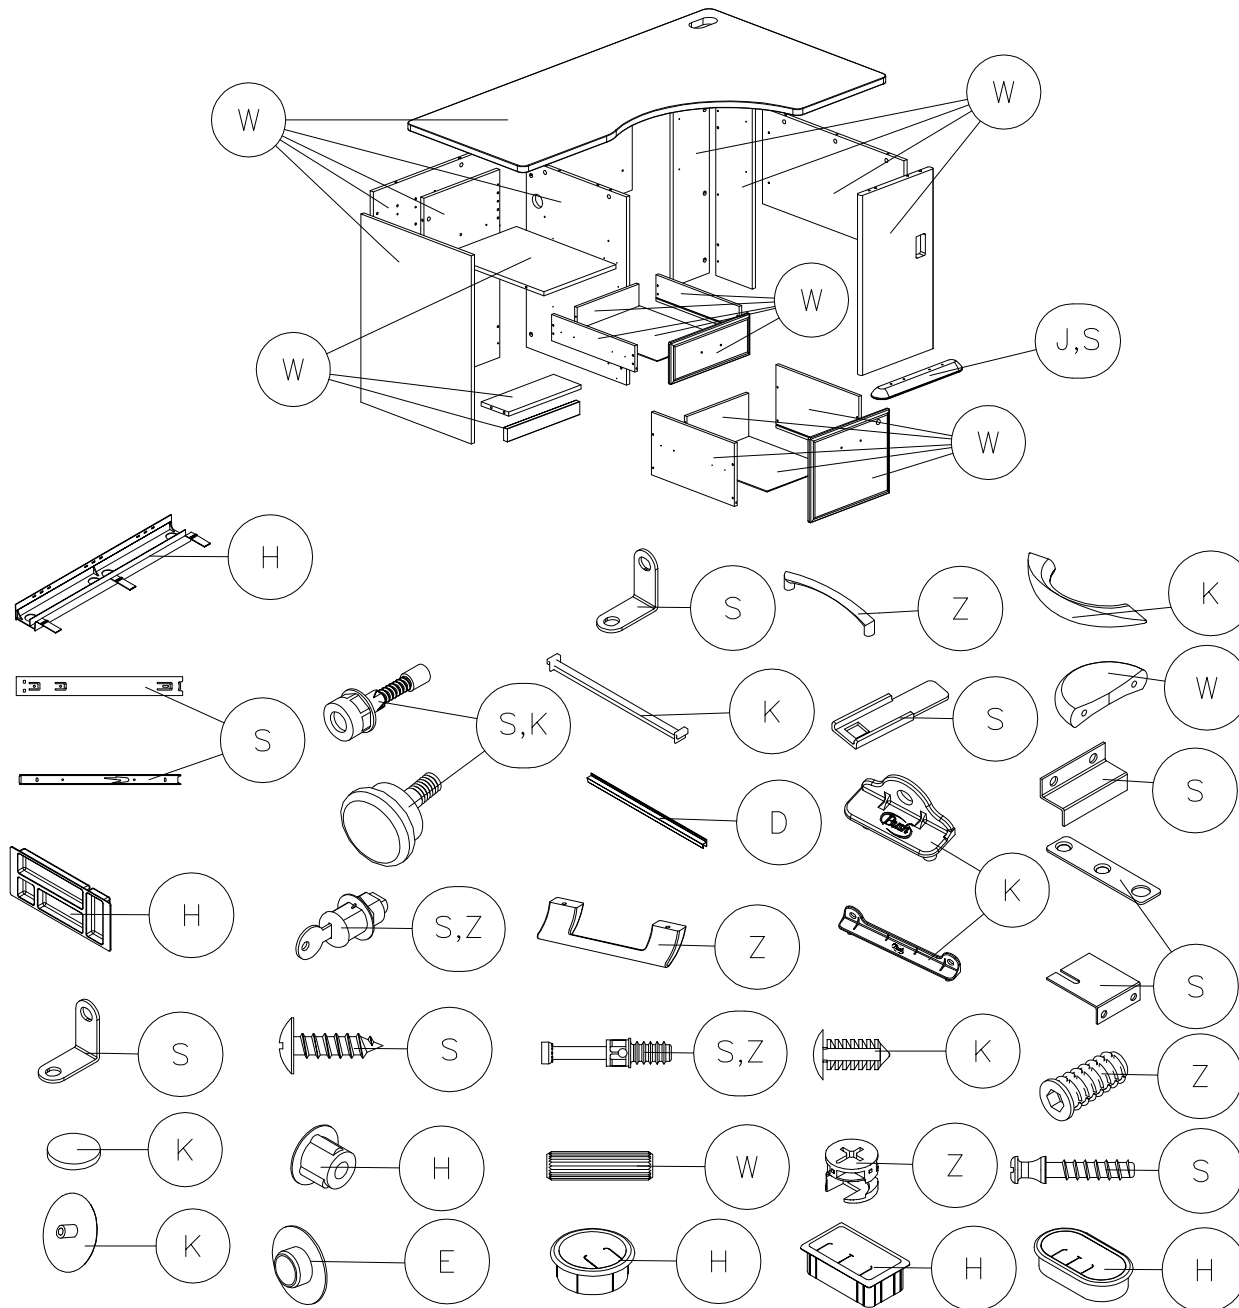

# SERIES A

1-800-950-4782

- ALUMINUM: A
- FABRIC: F
- GLASS: G
- STEEL: S
- WOOD: W
- ZINC: Z
- PLASTIC 1: B
- PLASTIC 2: C
- PLASTIC 3: D
- PLASTIC 4: E
- PLASTIC 5: H
- PLASTIC 6: J
- PLASTIC 7: K
- PLASTIC 9: L

## RECOMMENDED TOOLS

Estimated Disassembly Time: 45 min