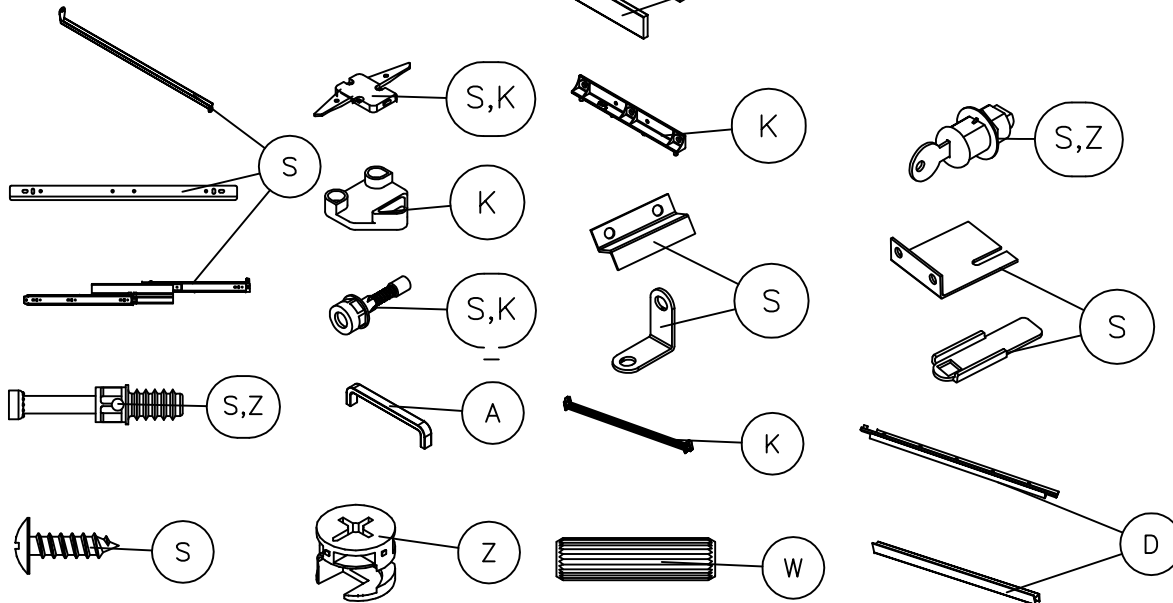

SECTOR

1-800-950-4782

- ALUMINUM: A
- FABRIC: F
- GLASS: G
- STEEL: S
- WOOD: W
- ZINC: Z
- PLASTIC 1: B
- PLASTIC 2: C
- PLASTIC 3: D
- PLASTIC 4: E
- PLASTIC 5: H
- PLASTIC 6: J
- PLASTIC 7: K
- PLASTIC 9: L

RECYCLING
CONTENT

RECOMMENDED TOOLS

Estimated Disassembly Time: 10 min