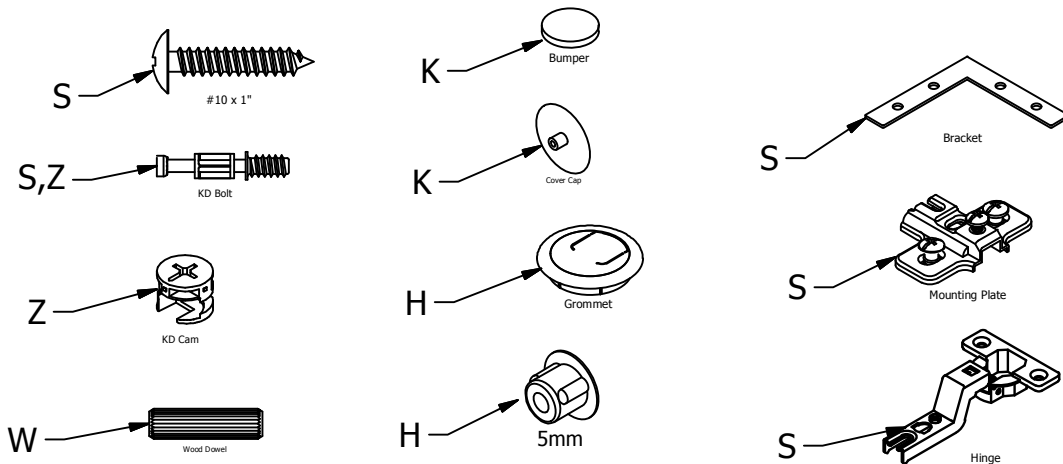

STUDIO C

NEED HELP?
Call 1-800-950-4782

- ALUMINUM: A
- FABRIC: F
- GLASS: G
- STEEL: S
- WOOD: W
- ZINC: Z
- ELECTRONIC: M
- PLASTIC 1: B
- PLASTIC 2: C
- PLASTIC 3: D
- PLASTIC 4: E
- PLASTIC 5: H
- PLASTIC 6: J
- PLASTIC 7: K
- PLASTIC 8: L

RECYCLING
CONTENT

RECOMMENDED TOOLS

Estimated Disassembly Time: 30 min