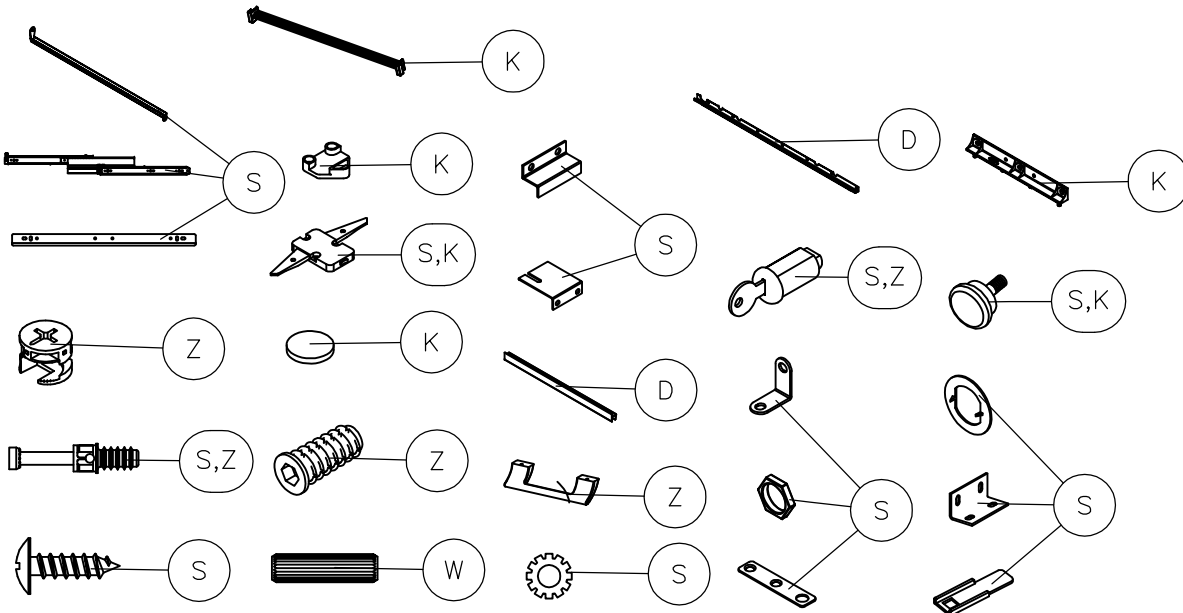

QUANTUM

1-800-950-4782

- ALUMINUM: A
- FABRIC: F
- GLASS: G
- STEEL: S
- WOOD: W
- ZINC: Z
- PLASTIC 1: B
- PLASTIC 2: C
- PLASTIC 3: D
- PLASTIC 4: E
- PLASTIC 5: H
- PLASTIC 6: J
- PLASTIC 7: K
- PLASTIC 9: L

RECYCLING CONTENT

RECOMMENDED TOOLS

Estimated Disassembly Time: 10 min