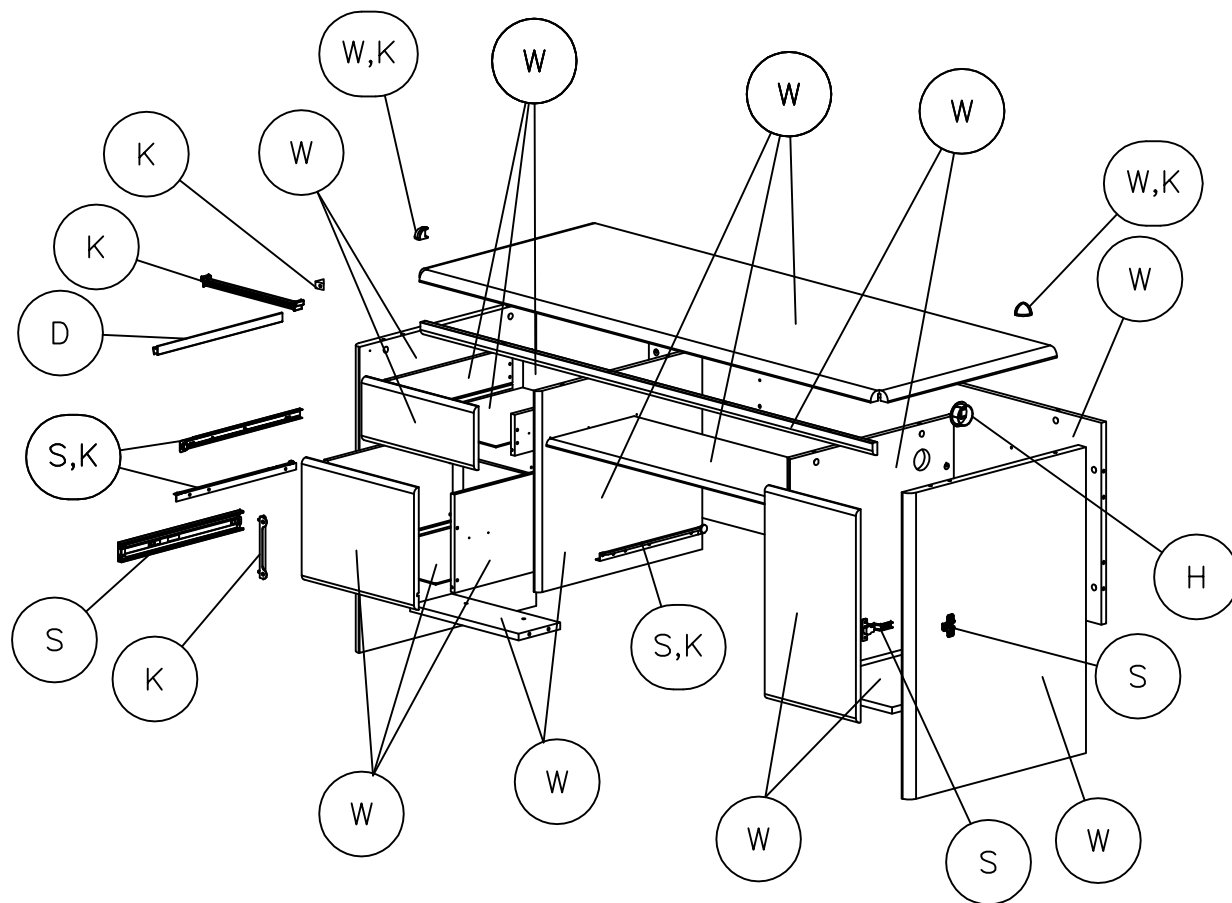

NORTHFIELD

1-800-950-4782

- ALUMINUM: A
- FABRIC: F
- GLASS: G
- STEEL: S
- WOOD: W
- ZINC: Z
- PLASTIC 1: B
- PLASTIC 2: C
- PLASTIC 3: D
- PLASTIC 4: E
- PLASTIC 5: H
- PLASTIC 6: J
- PLASTIC 7: K
- PLASTIC 9: L

RECYCLING
CONTENT

RECOMMENDED TOOLS

Estimated Disassembly Time: 27 min