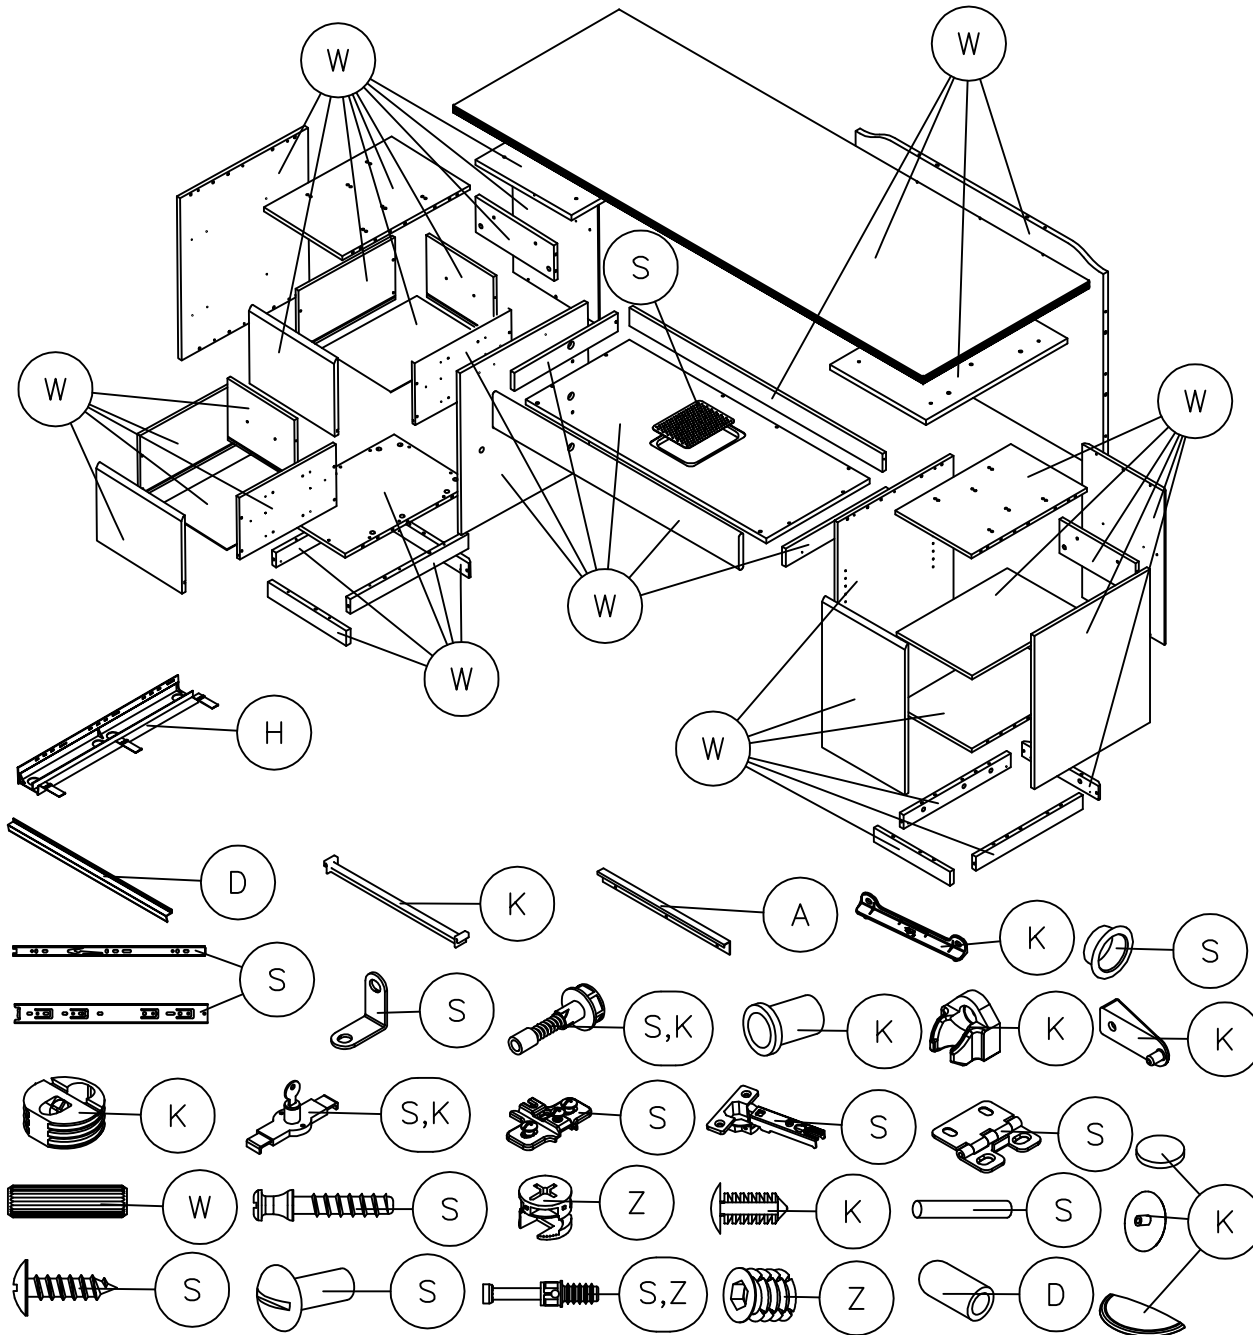

# MILANO 2

1-800-950-4782

RECYCLING CONTENT

- ALUMINUM: A
- FABRIC: F
- GLASS: G
- STEEL: S
- WOOD: W
- ZINC: Z
- PLASTIC 1: B
- PLASTIC 2: C
- PLASTIC 3: D
- PLASTIC 4: E
- PLASTIC 5: H
- PLASTIC 6: J
- PLASTIC 7: K
- PLASTIC 9: L

## RECOMMENDED TOOLS

Estimated Disassembly Time: 27 min