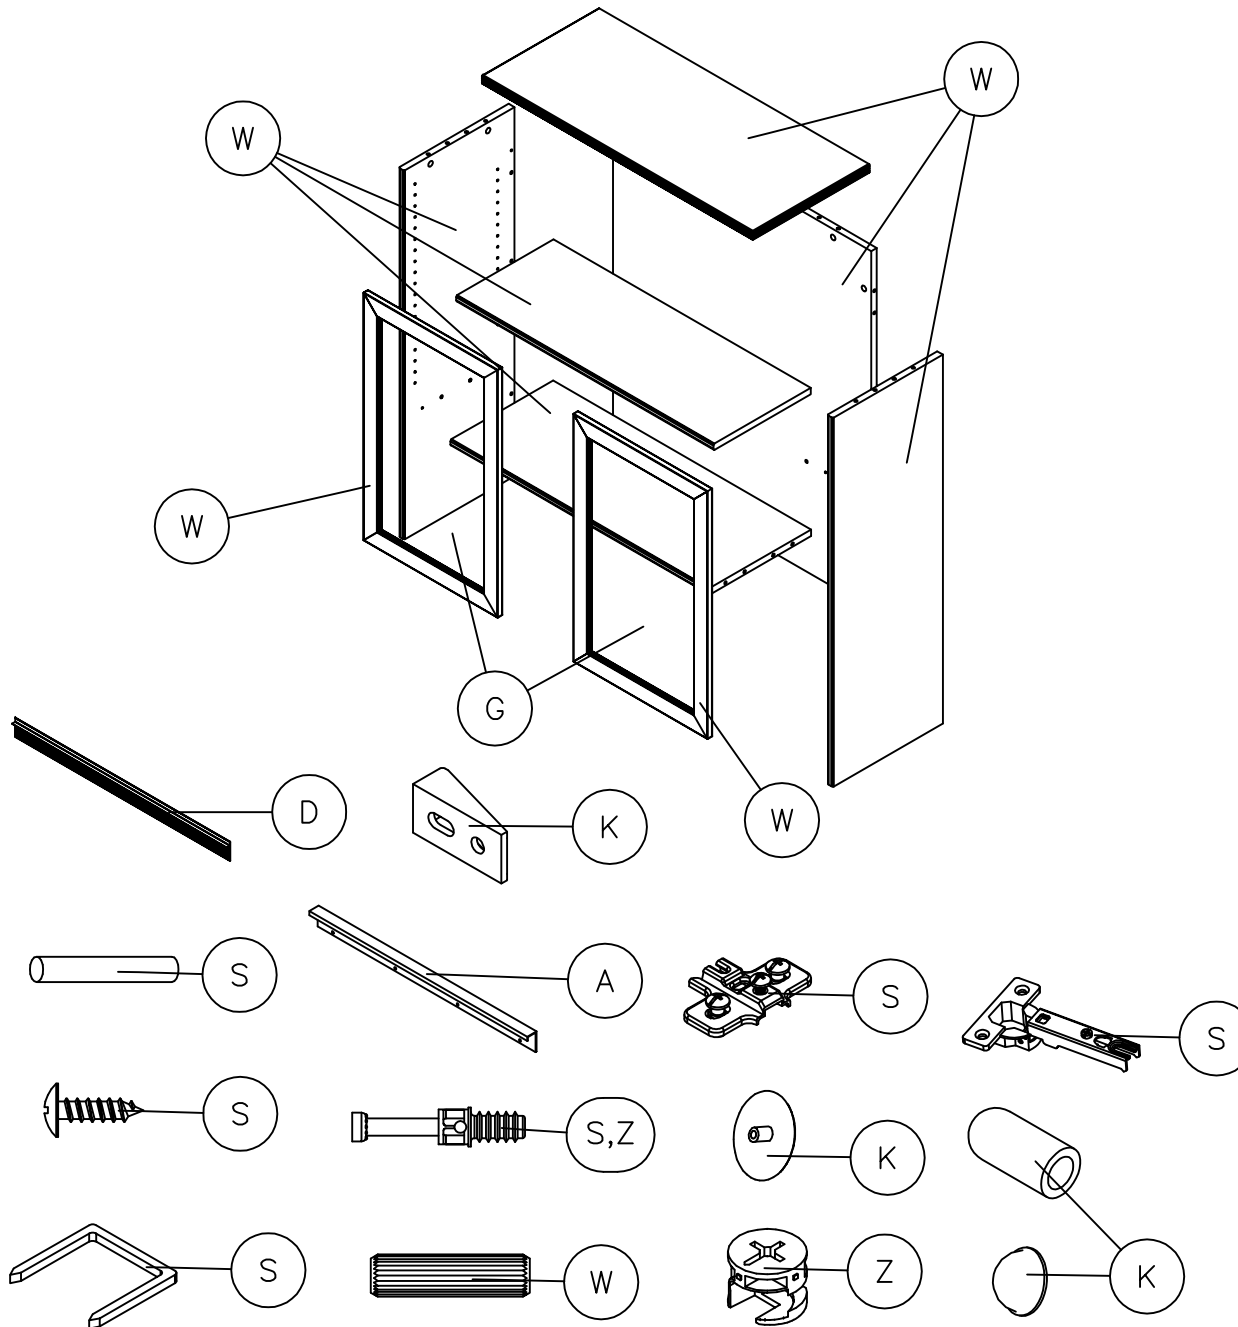

MILANO

1-800-950-4782

- ALUMINUM: A
- FABRIC: F
- GLASS: G
- STEEL: S
- WOOD: W
- ZINC: Z
- PLASTIC 1: B
- PLASTIC 2: C
- PLASTIC 3: D
- PLASTIC 4: E
- PLASTIC 5: H
- PLASTIC 6: J
- PLASTIC 7: K
- PLASTIC 9: L

RECOMMENDED TOOLS

Estimated Disassembly Time: 12 min