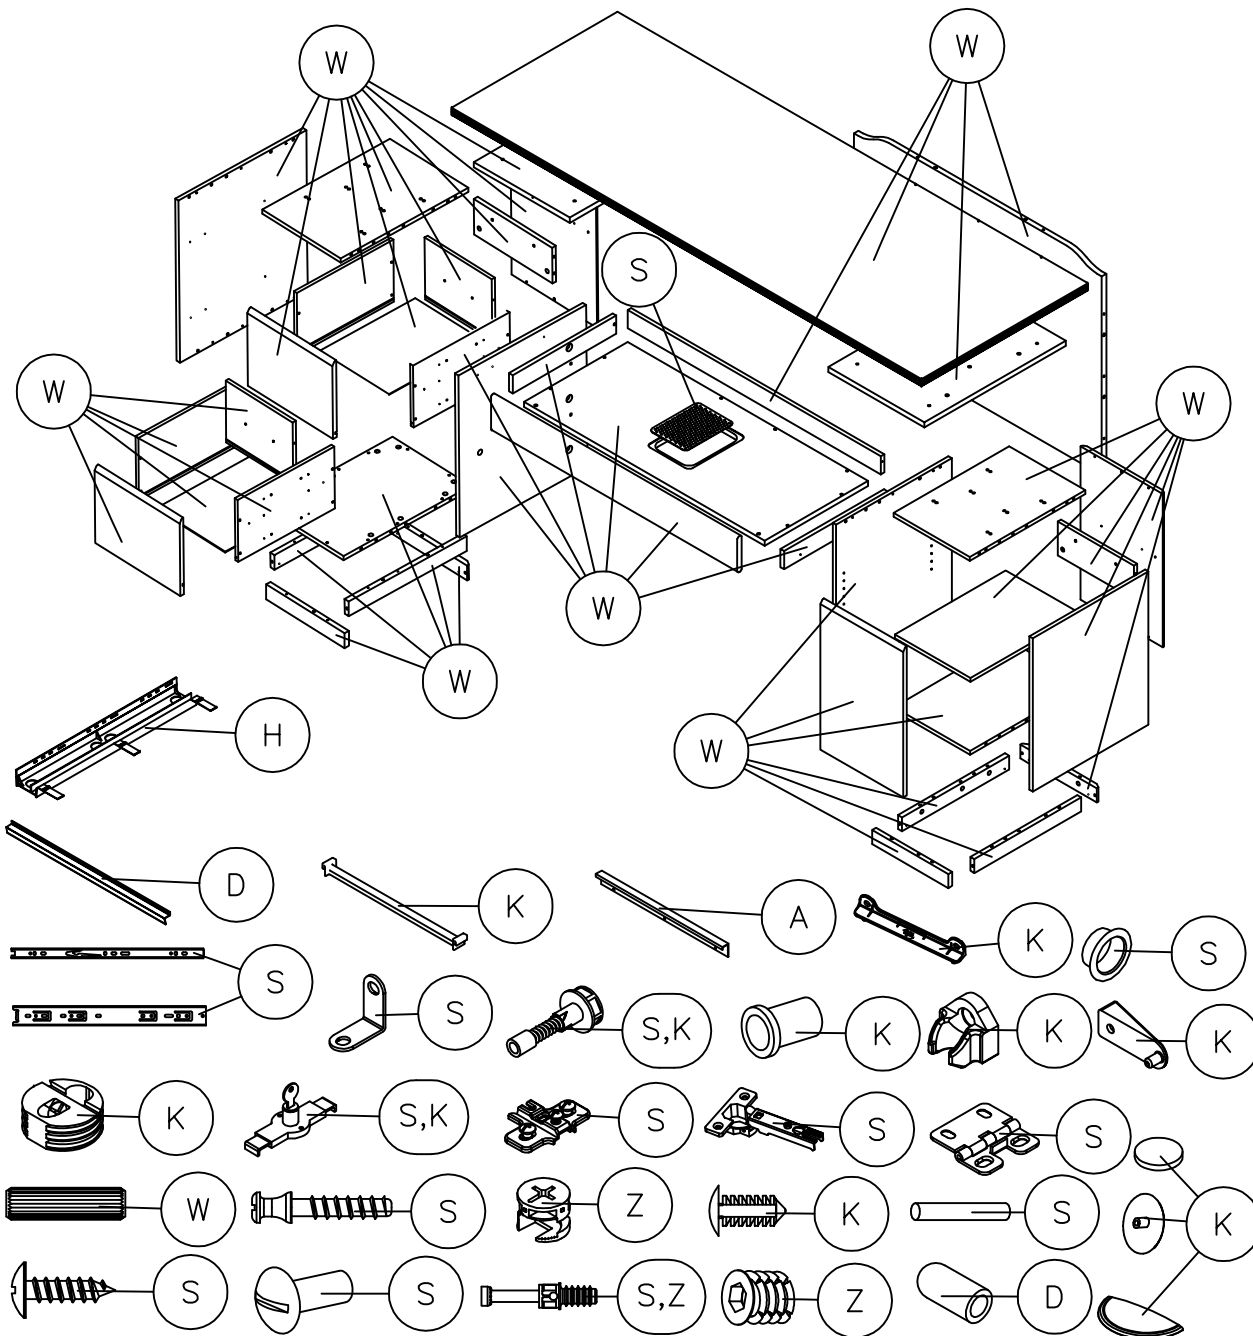

MILANO

1-800-950-4782

- ALUMINUM: A
- FABRIC: F
- GLASS: G
- STEEL: S
- WOOD: W
- ZINC: Z
- PLASTIC 1: B
- PLASTIC 2: C
- PLASTIC 3: D
- PLASTIC 4: E
- PLASTIC 5: H
- PLASTIC 6: J
- PLASTIC 7: K
- PLASTIC 9: L

RECOMMENDED TOOLS

Estimated Disassembly Time: 27 min