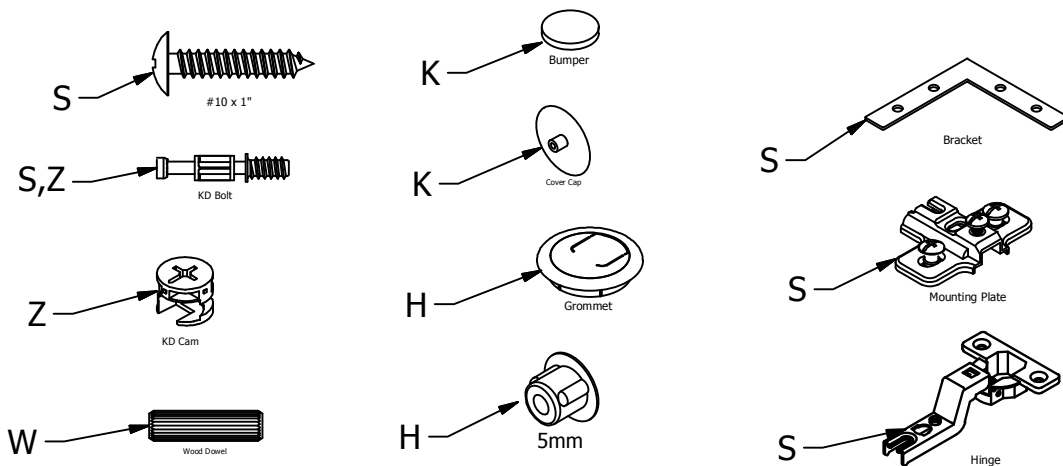

BUSH BUSINESS FURNITURE

COMPONENTS ELITE

NEED HELP?
Call 1-800-950-4782

- ALUMINUM: A
- FABRIC: F
- GLASS: G
- STEEL: S
- WOOD: W
- ZINC: Z
- ELECTRONIC: M
- PLASTIC 1: B
- PLASTIC 2: C
- PLASTIC 3: D
- PLASTIC 4: E
- PLASTIC 5: H
- PLASTIC 6: J
- PLASTIC 7: K
- PLASTIC 8: L

RECYCLING
CONTENT

RECOMMENDED TOOLS

Estimated Disassembly Time: 30 min