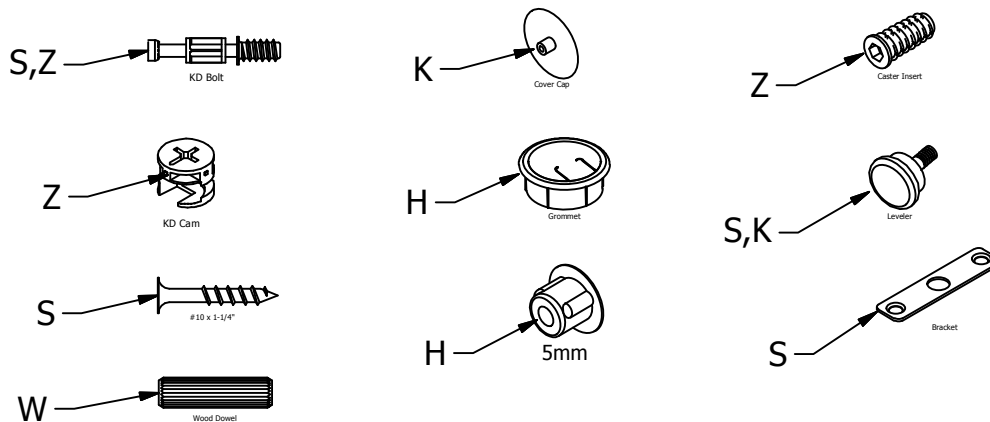

BUSH BUSINESS FURNITURE

WESTFIELD ELITE

NEED HELP?
Call 1-800-950-4782

- ALUMINUM: A
- FABRIC: F
- GLASS: G
- STEEL: S
- WOOD: W
- ZINC: Z
- ELECTRONIC: M
- PLASTIC 1: B
- PLASTIC 2: C
- PLASTIC 3: D
- PLASTIC 4: E
- PLASTIC 5: H
- PLASTIC 6: J
- PLASTIC 7: K
- PLASTIC 8: L

RECYCLING
CONTENT

RECOMMENDED TOOLS

Estimated Disassembly Time: 10 min