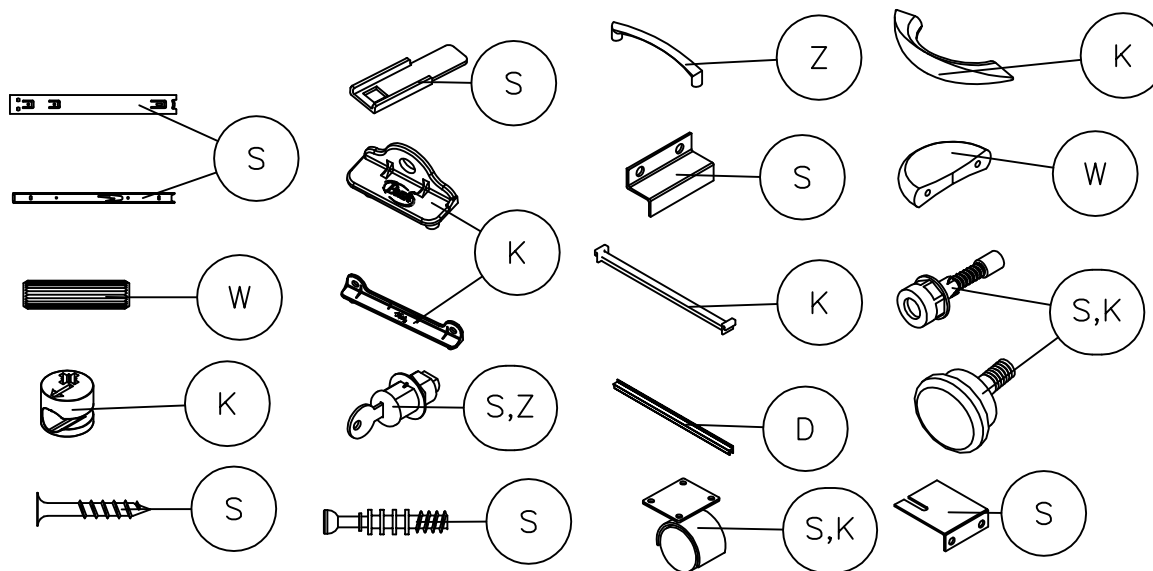

SERIES C

1-800-950-4782

- ALUMINUM: A
- FABRIC: F
- GLASS: G
- STEEL: S
- WOOD: W
- ZINC: Z
- PLASTIC 1: B
- PLASTIC 2: C
- PLASTIC 3: D
- PLASTIC 4: E
- PLASTIC 5: H
- PLASTIC 6: J
- PLASTIC 7: K
- PLASTIC 9: L

RECOMMENDED TOOLS

Estimated Disassembly Time: 15