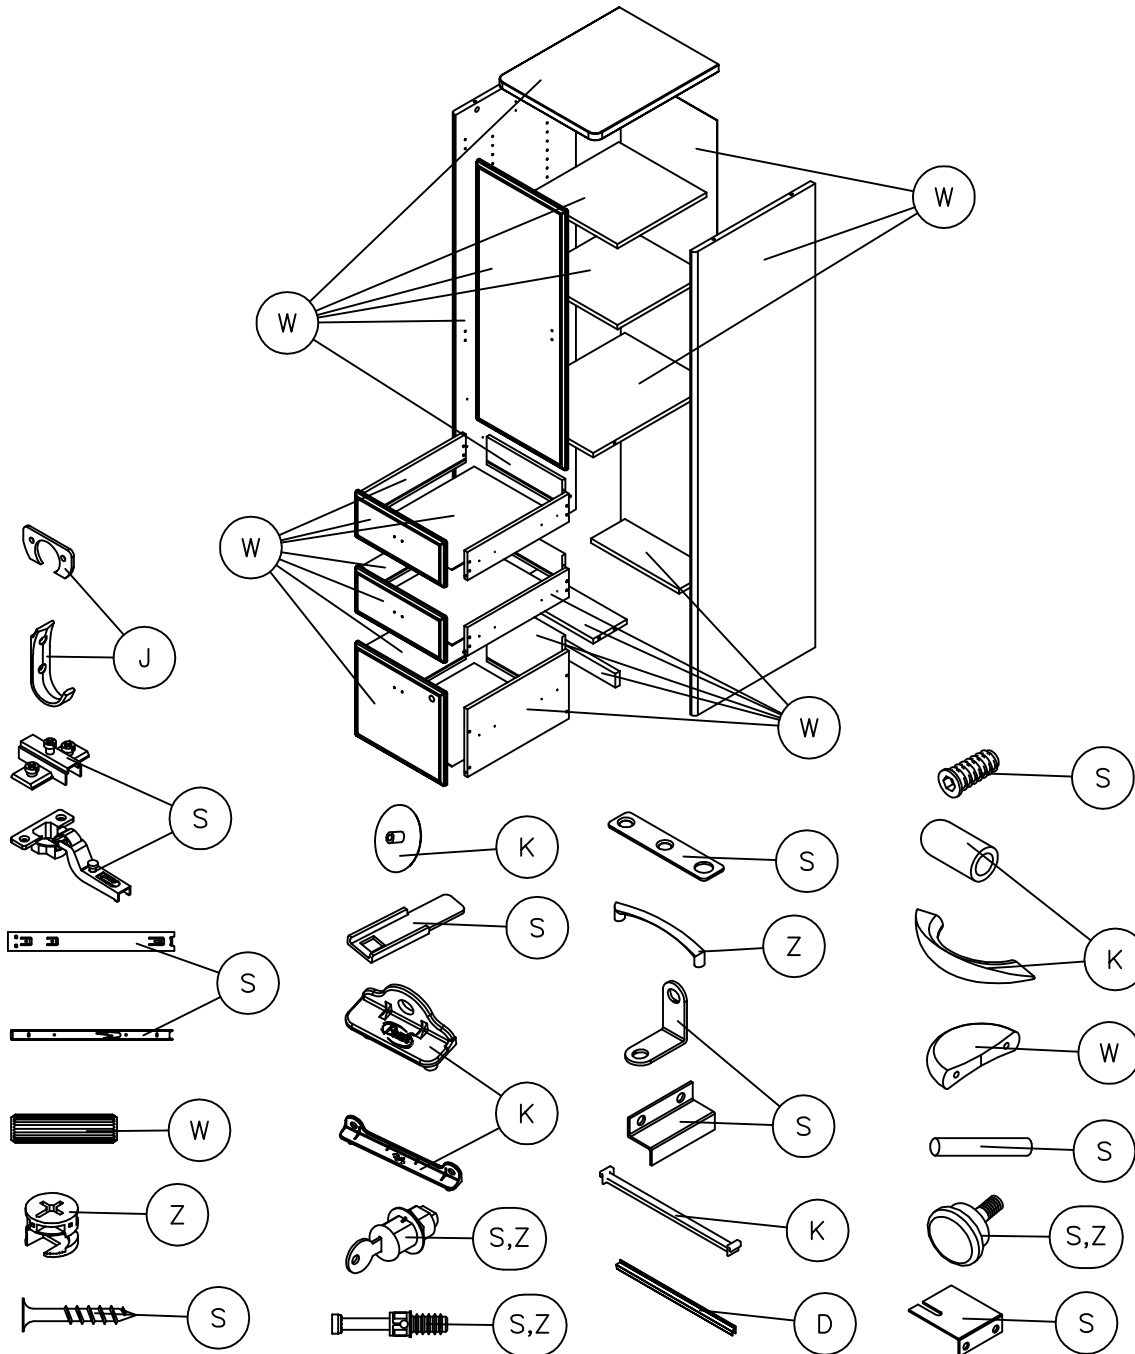

SERIES A

1-800-950-4782

- ALUMINUM: A
- FABRIC: F
- GLASS: G
- STEEL: S
- WOOD: W
- ZINC: Z
- PLASTIC 1: B
- PLASTIC 2: C
- PLASTIC 3: D
- PLASTIC 4: E
- PLASTIC 5: H
- PLASTIC 6: J
- PLASTIC 7: K
- PLASTIC 9: L

RECYCLING
CONTENT

RECOMMENDED TOOLS

Estimated Disassembly Time: 65 min