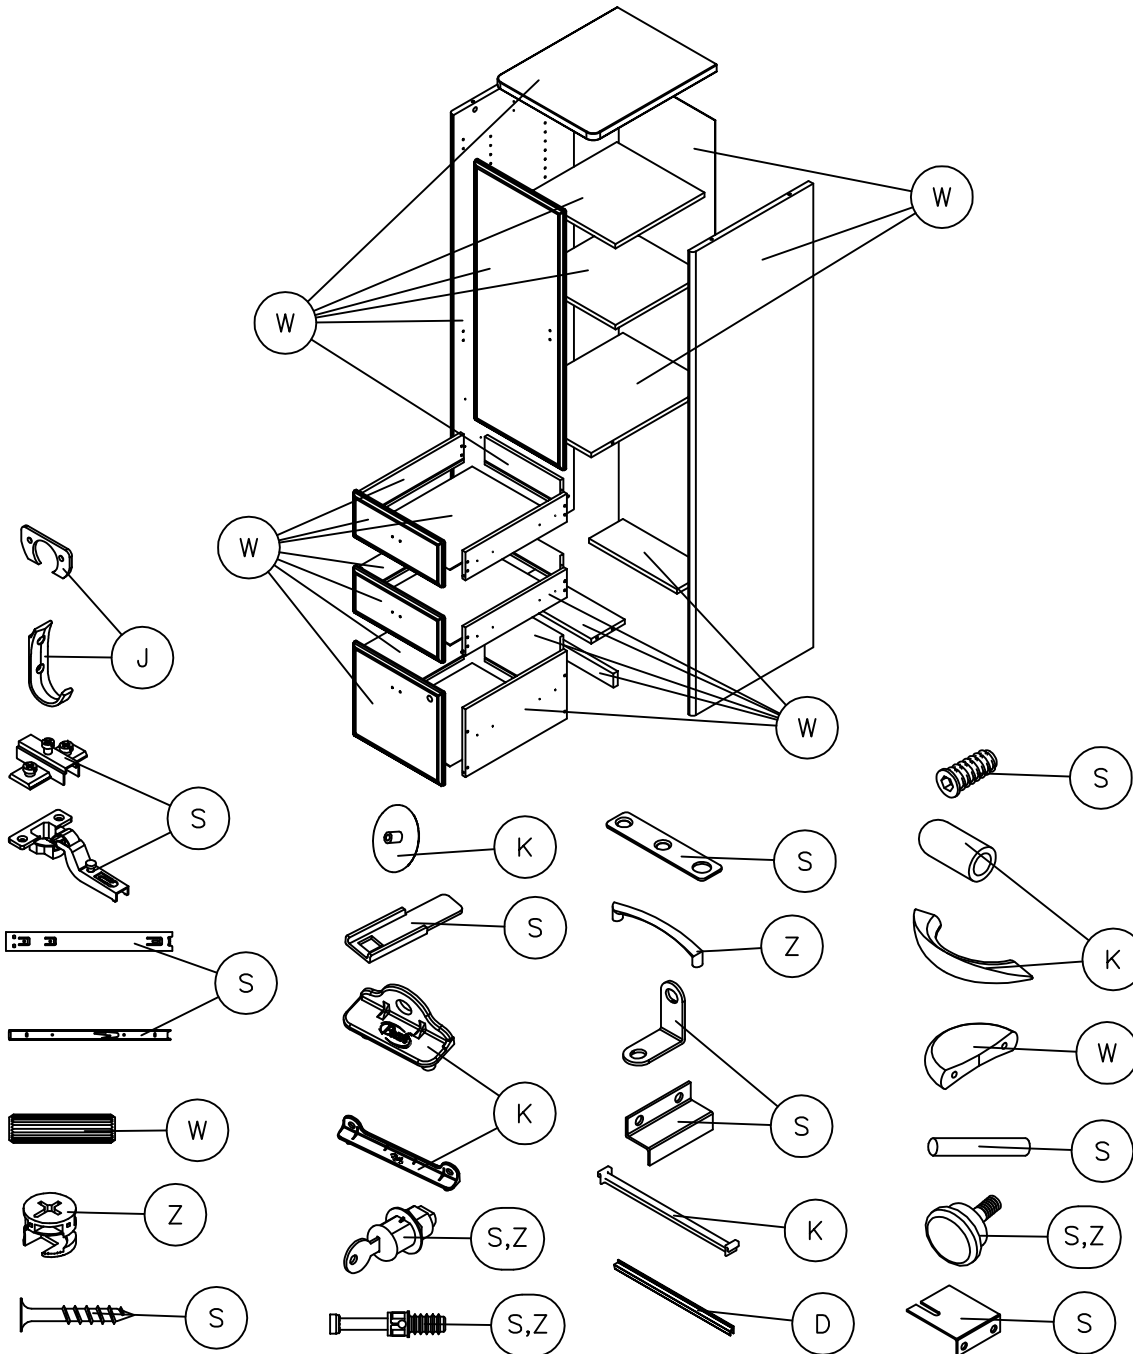

SERIES A

1-800-950-4782

- ALUMINUM: A
- FABRIC: F
- GLASS: G
- STEEL: S
- WOOD: W
- ZINC: Z
- PLASTIC 1: B
- PLASTIC 2: C
- PLASTIC 3: D
- PLASTIC 4: E
- PLASTIC 5: H
- PLASTIC 6: J
- PLASTIC 7: K
- PLASTIC 9: L

RECYCLING
CONTENT

RECOMMENDED TOOLS

Estimated Disassembly Time: 65 min