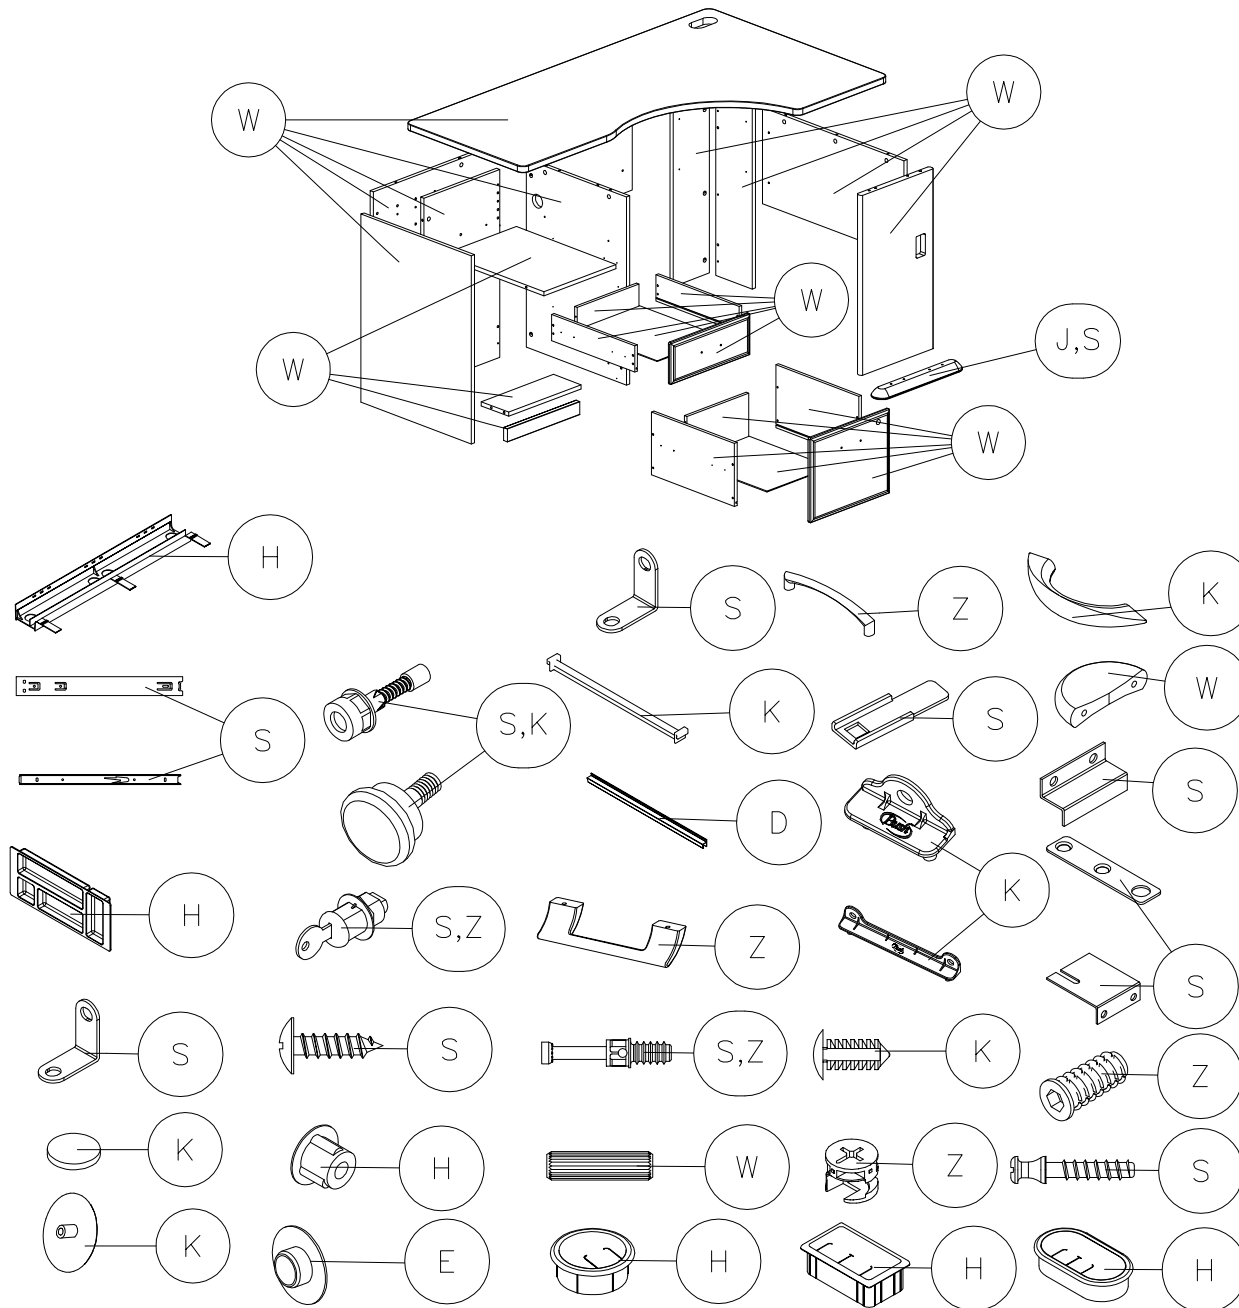

SERIES A

1-800-950-4782

- ALUMINUM: A
- FABRIC: F
- GLASS: G
- STEEL: S
- WOOD: W
- ZINC: Z
- PLASTIC 1: B
- PLASTIC 2: C
- PLASTIC 3: D
- PLASTIC 4: E
- PLASTIC 5: H
- PLASTIC 6: J
- PLASTIC 7: K
- PLASTIC 9: L

RECYCLING
CONTENT

RECOMMENDED TOOLS

Estimated Disassembly Time: 45 min