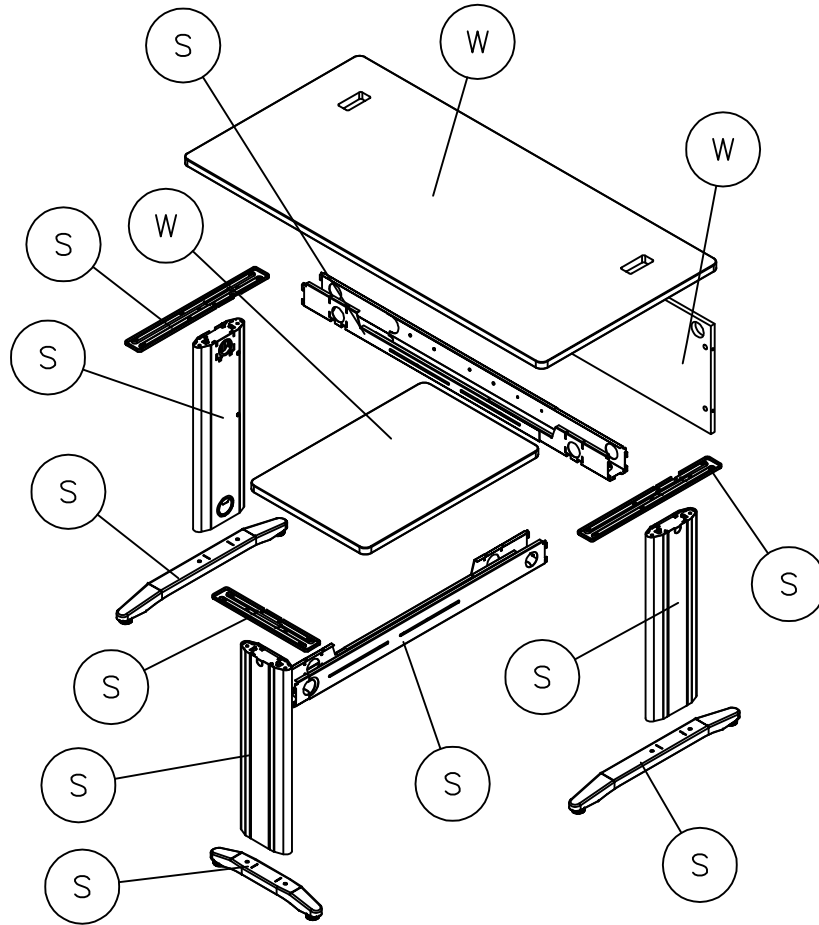

# SECTOR

1-800-950-4782

- ALUMINUM: A
- FABRIC: F
- GLASS: G
- STEEL: S
- WOOD: W
- ZINC: Z
- PLASTIC 1: B
- PLASTIC 2: C
- PLASTIC 3: D
- PLASTIC 4: E
- PLASTIC 5: H
- PLASTIC 6: J
- PLASTIC 7: K
- PLASTIC 9: L

## RECOMMENDED TOOLS

Estimated Disassembly Time: 23 min