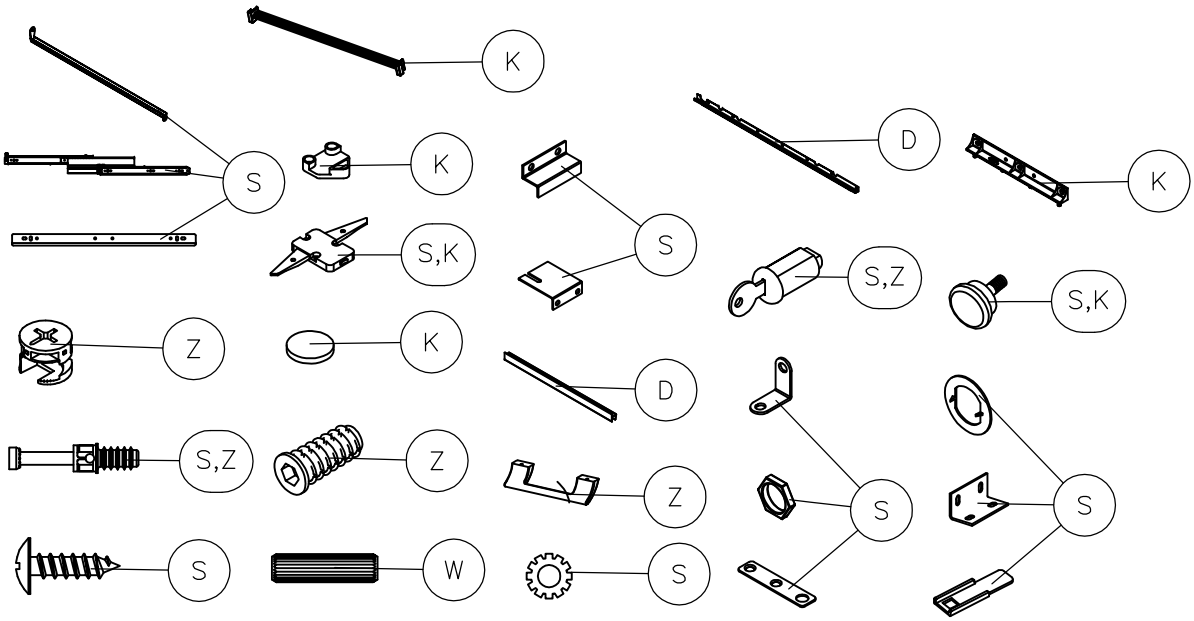

QUANTUM

1-800-950-4782

- ALUMINUM: A
- FABRIC: F
- GLASS: G
- STEEL: S
- WOOD: W
- ZINC: Z
- PLASTIC 1: B
- PLASTIC 2: C
- PLASTIC 3: D
- PLASTIC 4: E
- PLASTIC 5: H
- PLASTIC 6: J
- PLASTIC 7: K
- PLASTIC 9: L

RECYCLING CONTENT

RECOMMENDED TOOLS

Estimated Disassembly Time: 10 min