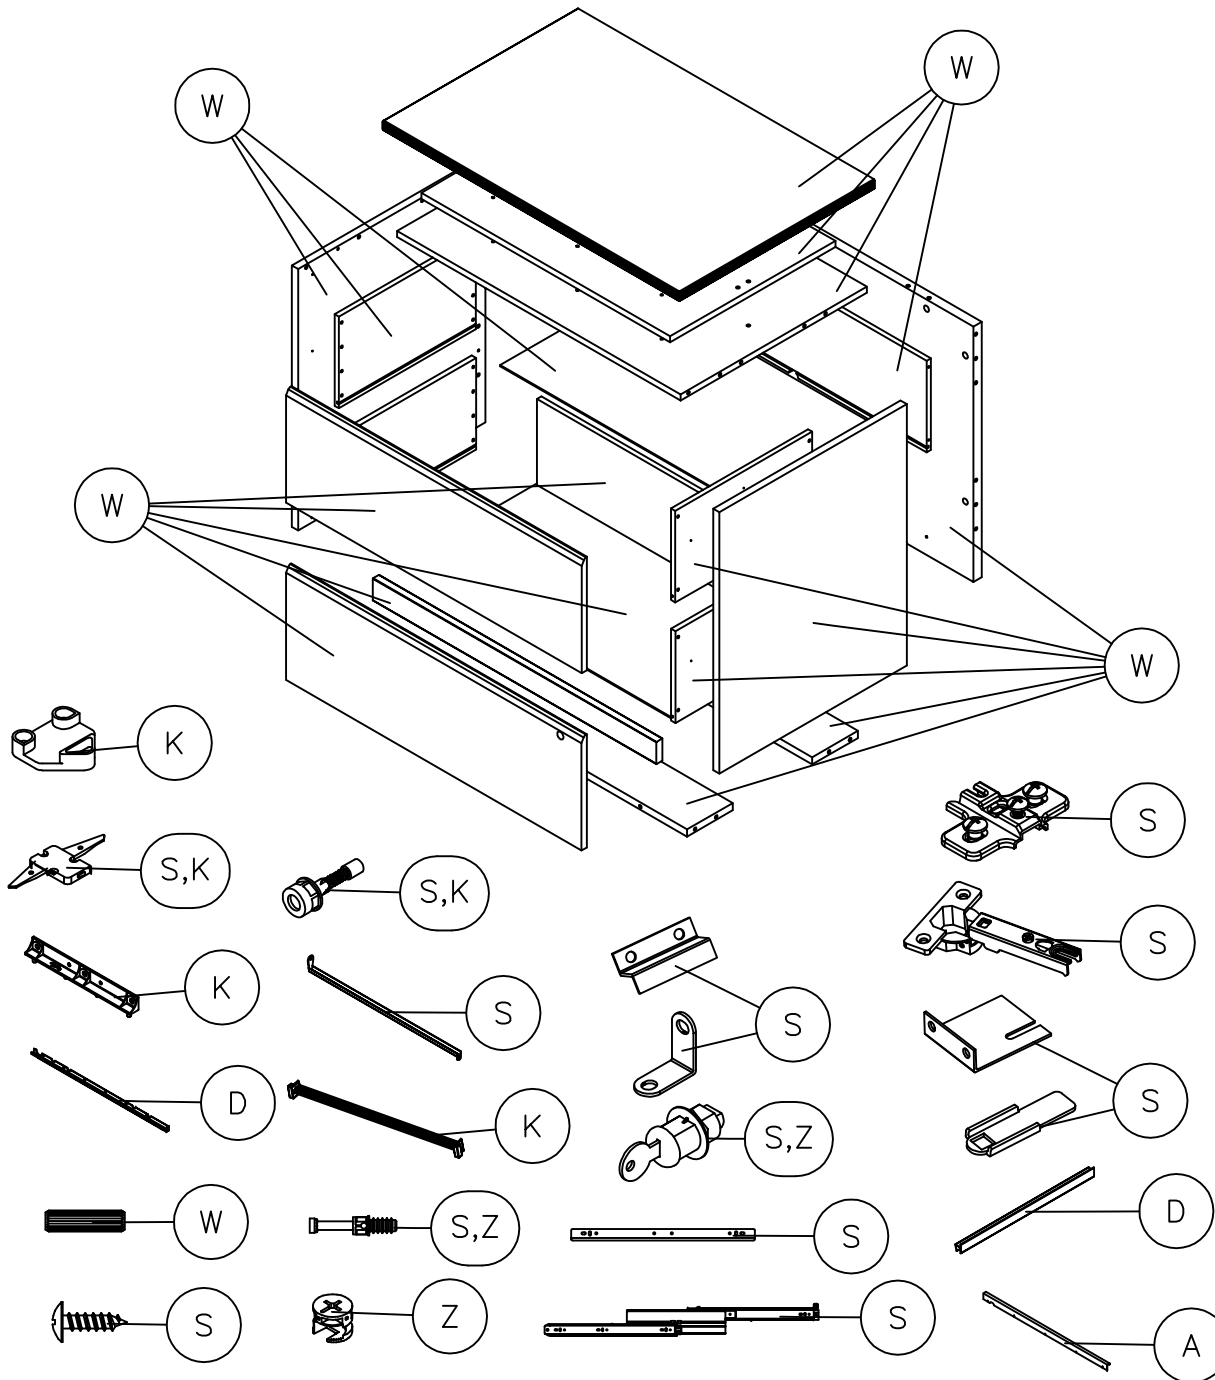

MILANO 2

1-800-950-4782

RECYCLING CONTENT

- ALUMINUM: A
- FABRIC: F
- GLASS: G
- STEEL: S
- WOOD: W
- ZINC: Z
- PLASTIC 1: B
- PLASTIC 2: C
- PLASTIC 3: D
- PLASTIC 4: E
- PLASTIC 5: H
- PLASTIC 6: J
- PLASTIC 7: K
- PLASTIC 9: L

RECOMMENDED TOOLS

Estimated Disassembly Time: 9 min