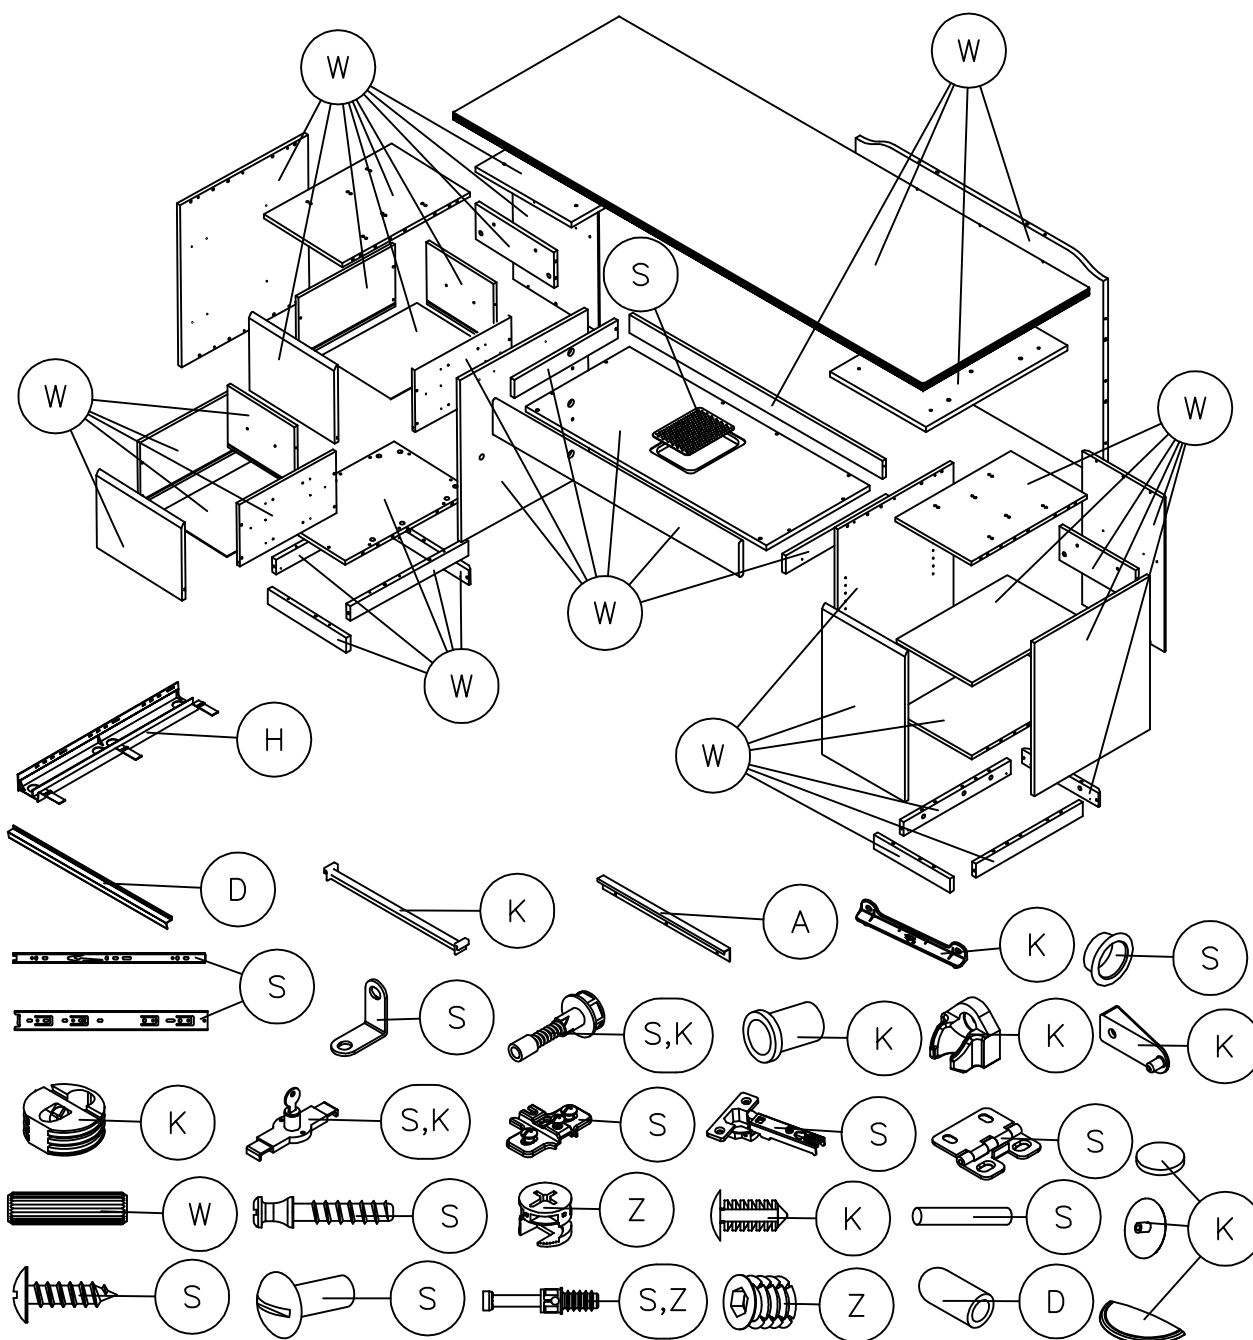

MILANO 2

1-800-950-4782

- ALUMINUM: A
- FABRIC: F
- GLASS: G
- STEEL: S
- WOOD: W
- ZINC: Z
- PLASTIC 1: B
- PLASTIC 2: C
- PLASTIC 3: D
- PLASTIC 4: E
- PLASTIC 5: H
- PLASTIC 6: J
- PLASTIC 7: K
- PLASTIC 9: L

RECOMMENDED TOOLS

Estimated Disassembly Time: 27 min