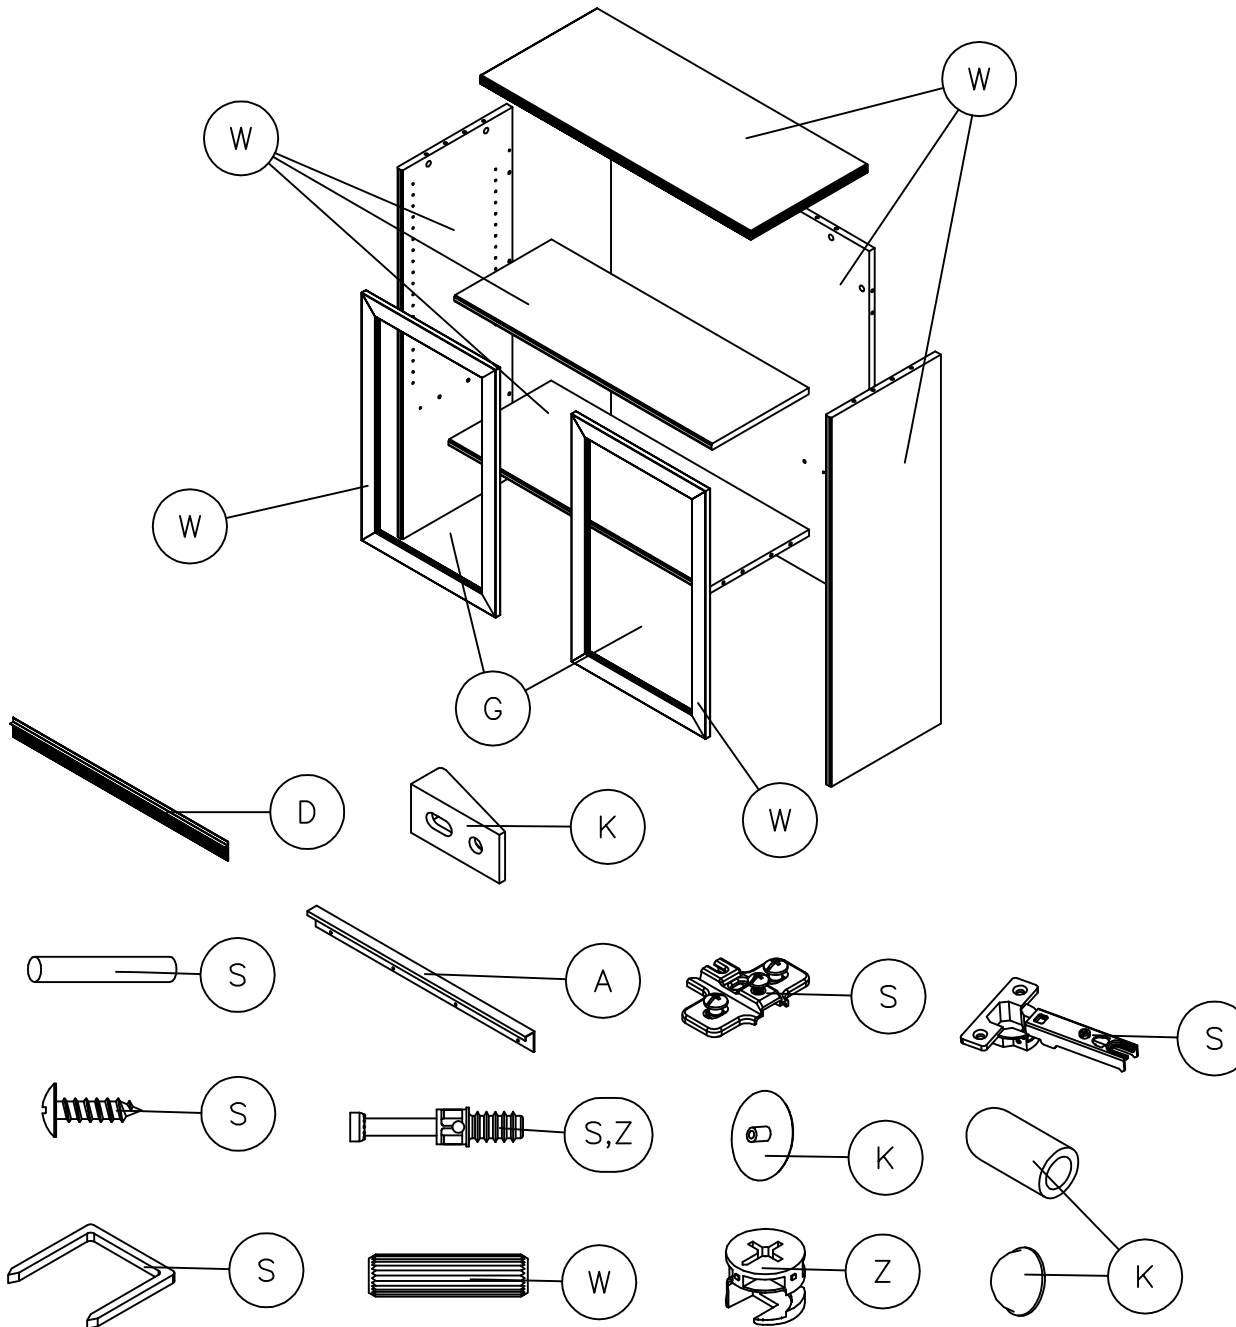

# MILANO

1-800-950-4782

- ALUMINUM: A
- FABRIC: F
- GLASS: G
- STEEL: S
- WOOD: W
- ZINC: Z
- PLASTIC 1: B
- PLASTIC 2: C
- PLASTIC 3: D
- PLASTIC 4: E
- PLASTIC 5: H
- PLASTIC 6: J
- PLASTIC 7: K
- PLASTIC 9: L

## RECOMMENDED TOOLS

Estimated Disassembly Time: 12 min