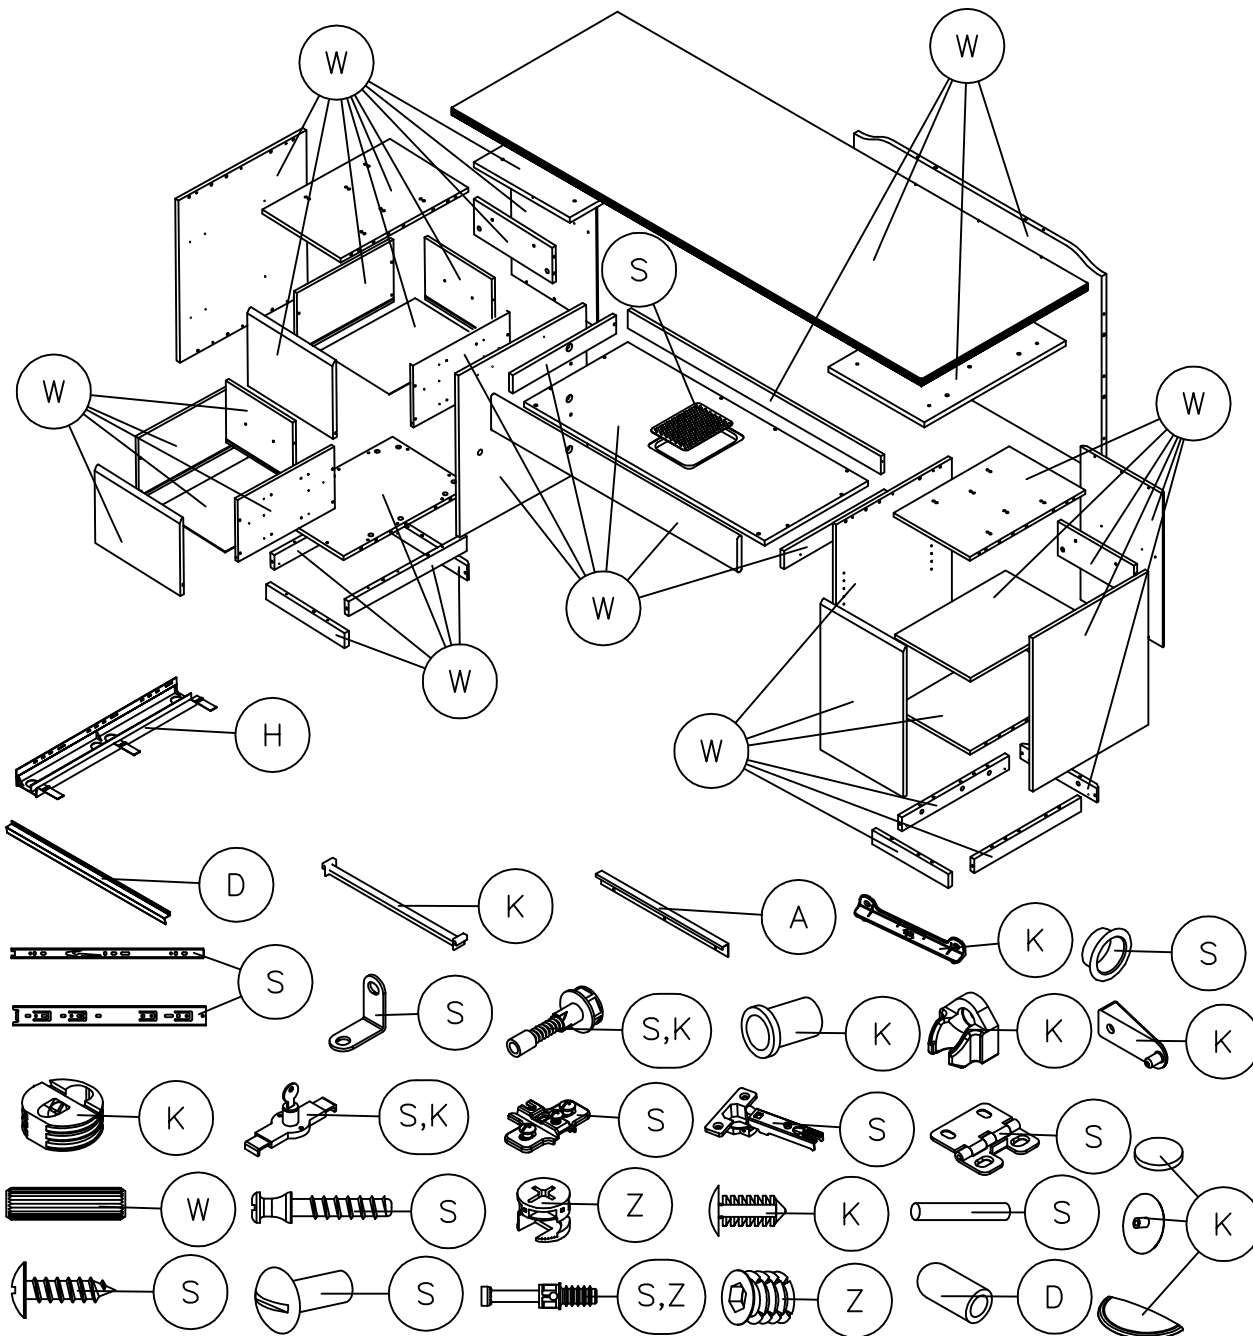

# MILANO

1-800-950-4782

- ALUMINUM: A
- FABRIC: F
- GLASS: G
- STEEL: S
- WOOD: W
- ZINC: Z
- PLASTIC 1: B
- PLASTIC 2: C
- PLASTIC 3: D
- PLASTIC 4: E
- PLASTIC 5: H
- PLASTIC 6: J
- PLASTIC 7: K
- PLASTIC 9: L

## RECOMMENDED TOOLS

Estimated Disassembly Time: 27 min