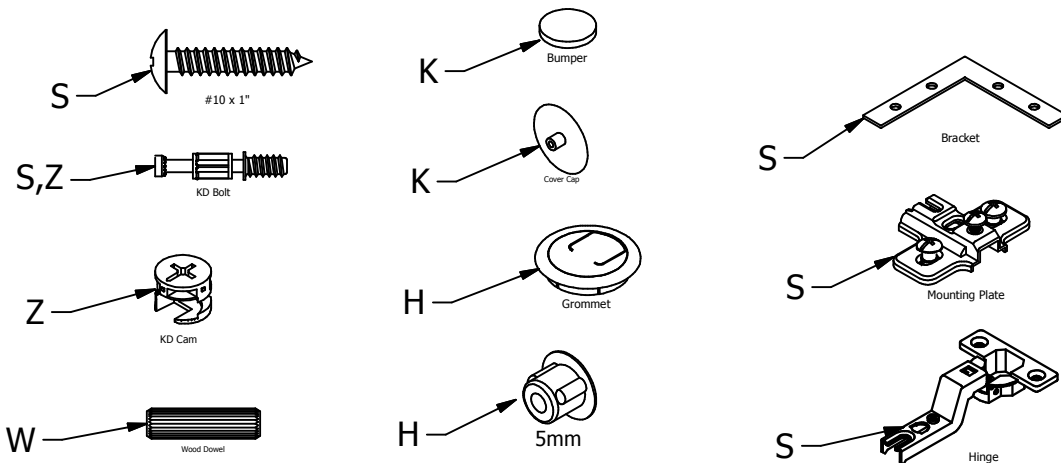

BUSH BUSINESS FURNITURE

C - ELITE

NEED HELP?
Call 1-800-950-4782

- ALUMINUM: A
- FABRIC: F
- GLASS: G
- STEEL: S
- WOOD: W
- ZINC: Z
- ELECTRONIC: M
- PLASTIC 1: B
- PLASTIC 2: C
- PLASTIC 3: D
- PLASTIC 4: E
- PLASTIC 5: H
- PLASTIC 6: J
- PLASTIC 7: K
- PLASTIC 8: L

RECYCLING
CONTENT

RECOMMENDED TOOLS

Estimated Disassembly Time: 30 min