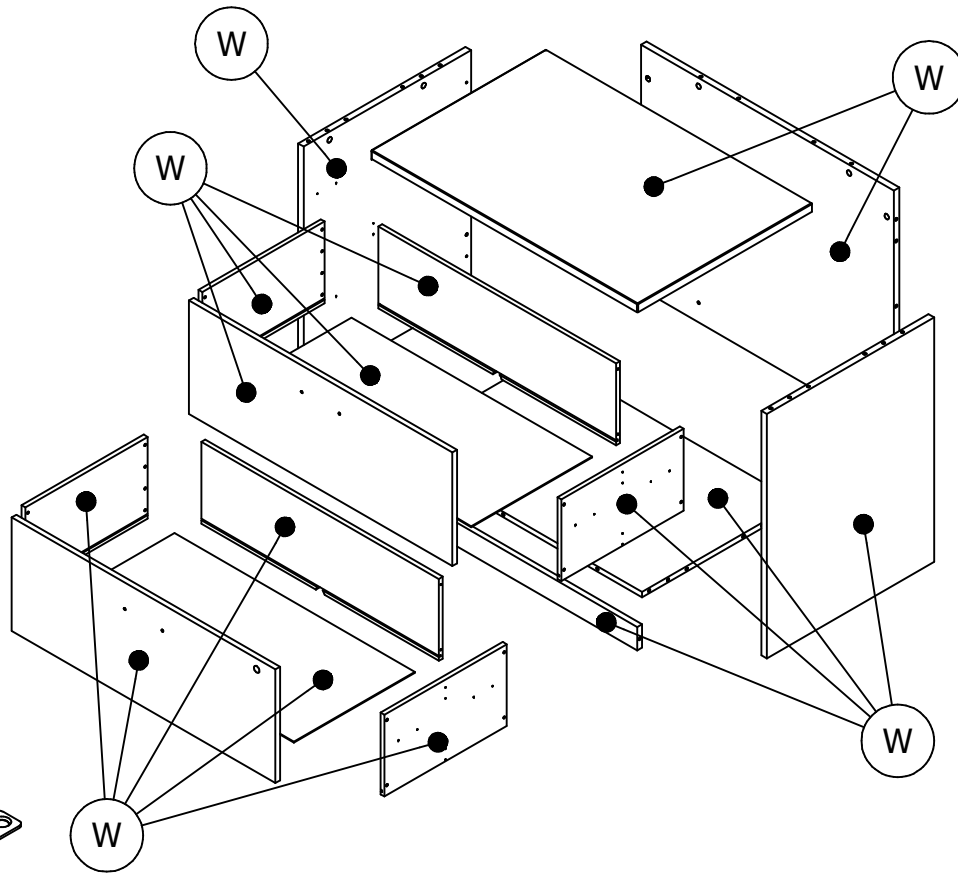

BUSH BUSINESS FURNITURE

C - ELITE

NEED HELP?
Call 1-800-950-4782

RECYCLING
CONTENT

- ALUMINUM: A
- FABRIC: F
- GLASS: G
- STEEL: S
- WOOD: W
- ZINC: Z
- ELECTRONIC: M
- PLASTIC 1: B
- PLASTIC 2: C
- PLASTIC 3: D
- PLASTIC 4: E
- PLASTIC 5: H
- PLASTIC 6: J
- PLASTIC 7: K
- PLASTIC 8: L

RECOMMENDED TOOLS

Estimated Disassembly Time: 30 min