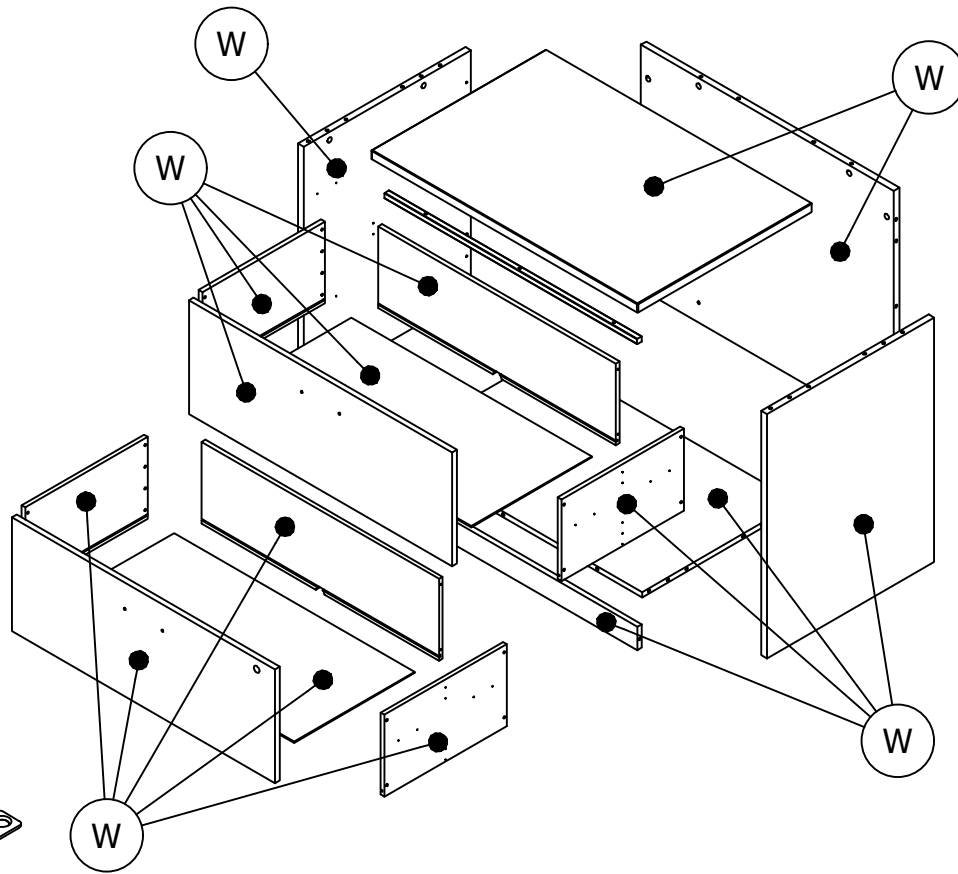

BUSH BUSINESS FURNITURE

400 SERIES

NEED HELP?
Call 1-800-950-4782

RECYCLING
CONTENT

- ALUMINUM: A
- FABRIC: F
- GLASS: G
- STEEL: S
- WOOD: W
- ZINC: Z
- ELECTRONIC: M
- PLASTIC 1: B
- PLASTIC 2: C
- PLASTIC 3: D
- PLASTIC 4: E
- PLASTIC 5: H
- PLASTIC 6: J
- PLASTIC 7: K
- PLASTIC 8: L

RECOMMENDED TOOLS

Estimated Disassembly Time: 30 min